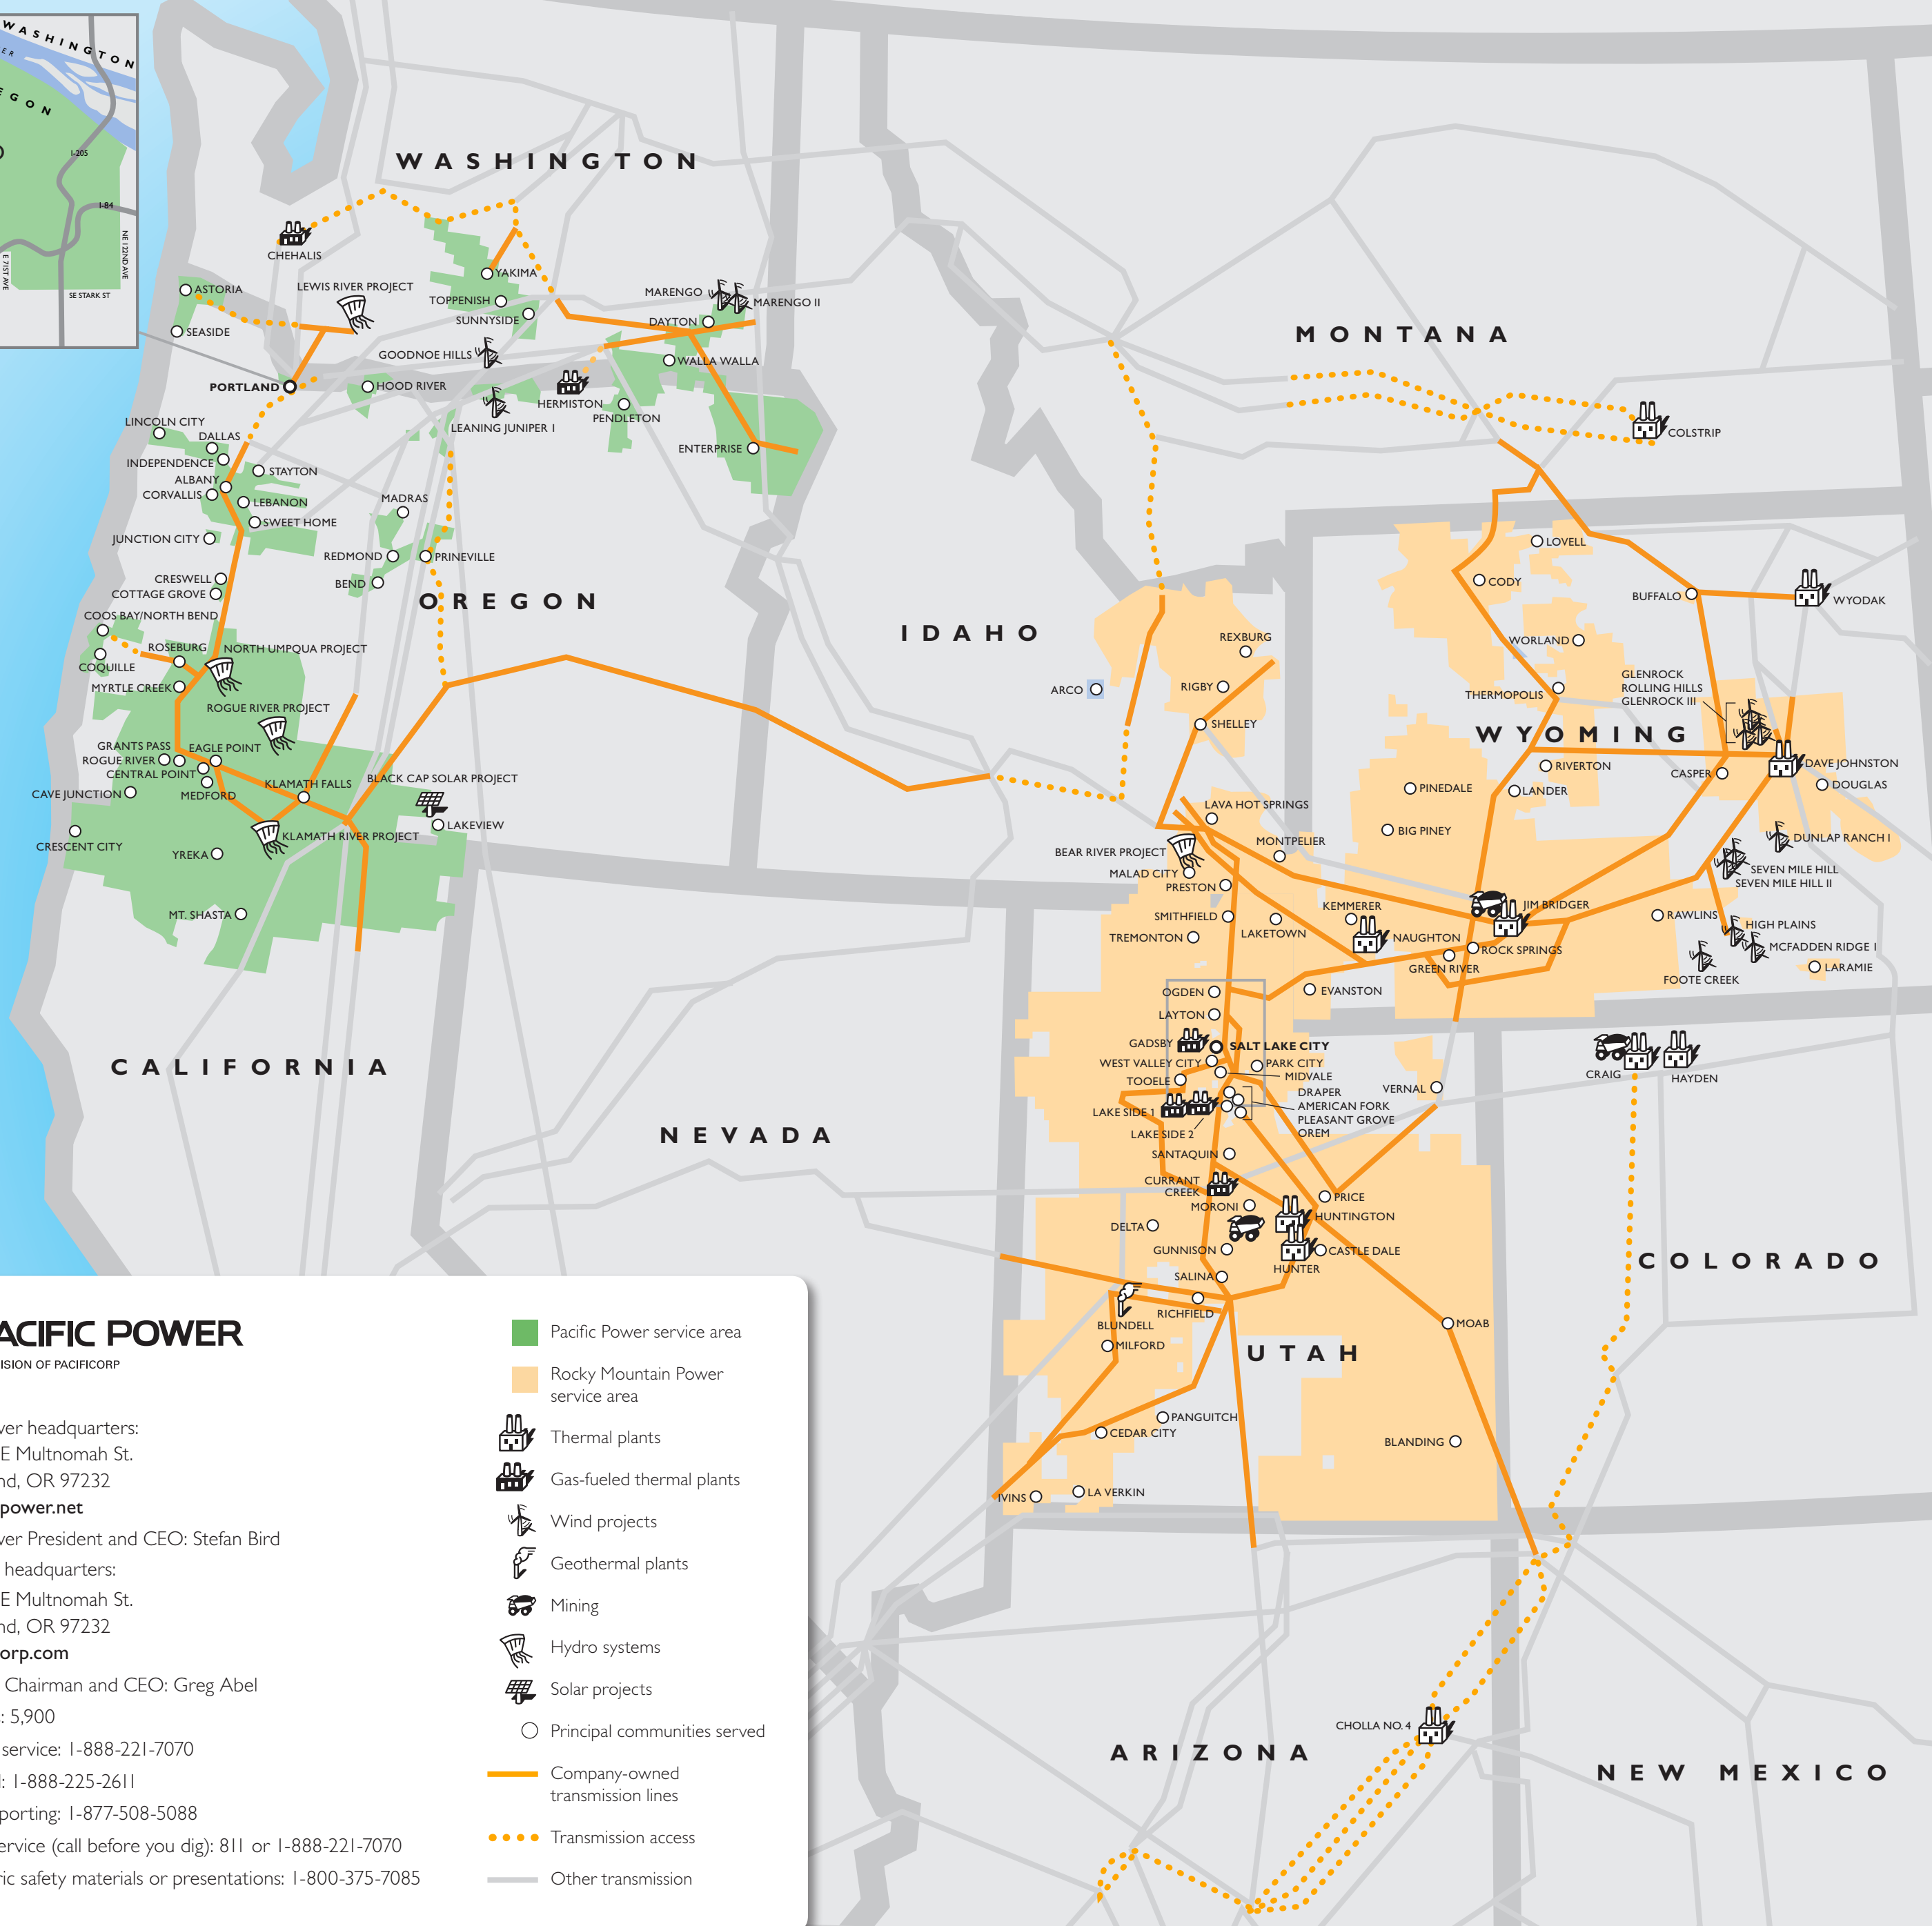

C A N A D A

P A C I F I C O C E A N

Pacific Power headquarters:  
825 NE Multnomah St.  
Portland, OR 97232  
[pacificpower.net](http://pacificpower.net)

Pacific Power President and CEO: Stefan Bird

PacificCorp headquarters:  
825 NE Multnomah St.  
Portland, OR 97232  
[pacificcorp.com](http://pacificcorp.com)

Free electric safety materials or presentations: 1-800-375-7085

- Pacific Power service area
- Rocky Mountain Power service area
- Thermal plants
- Gas-fueled thermal plants
- Wind projects
- Geothermal plants
- Mining
- Hydro systems
- Solar projects
- Principal communities served
- Company-owned transmission lines
- Transmission access
- Other transmission