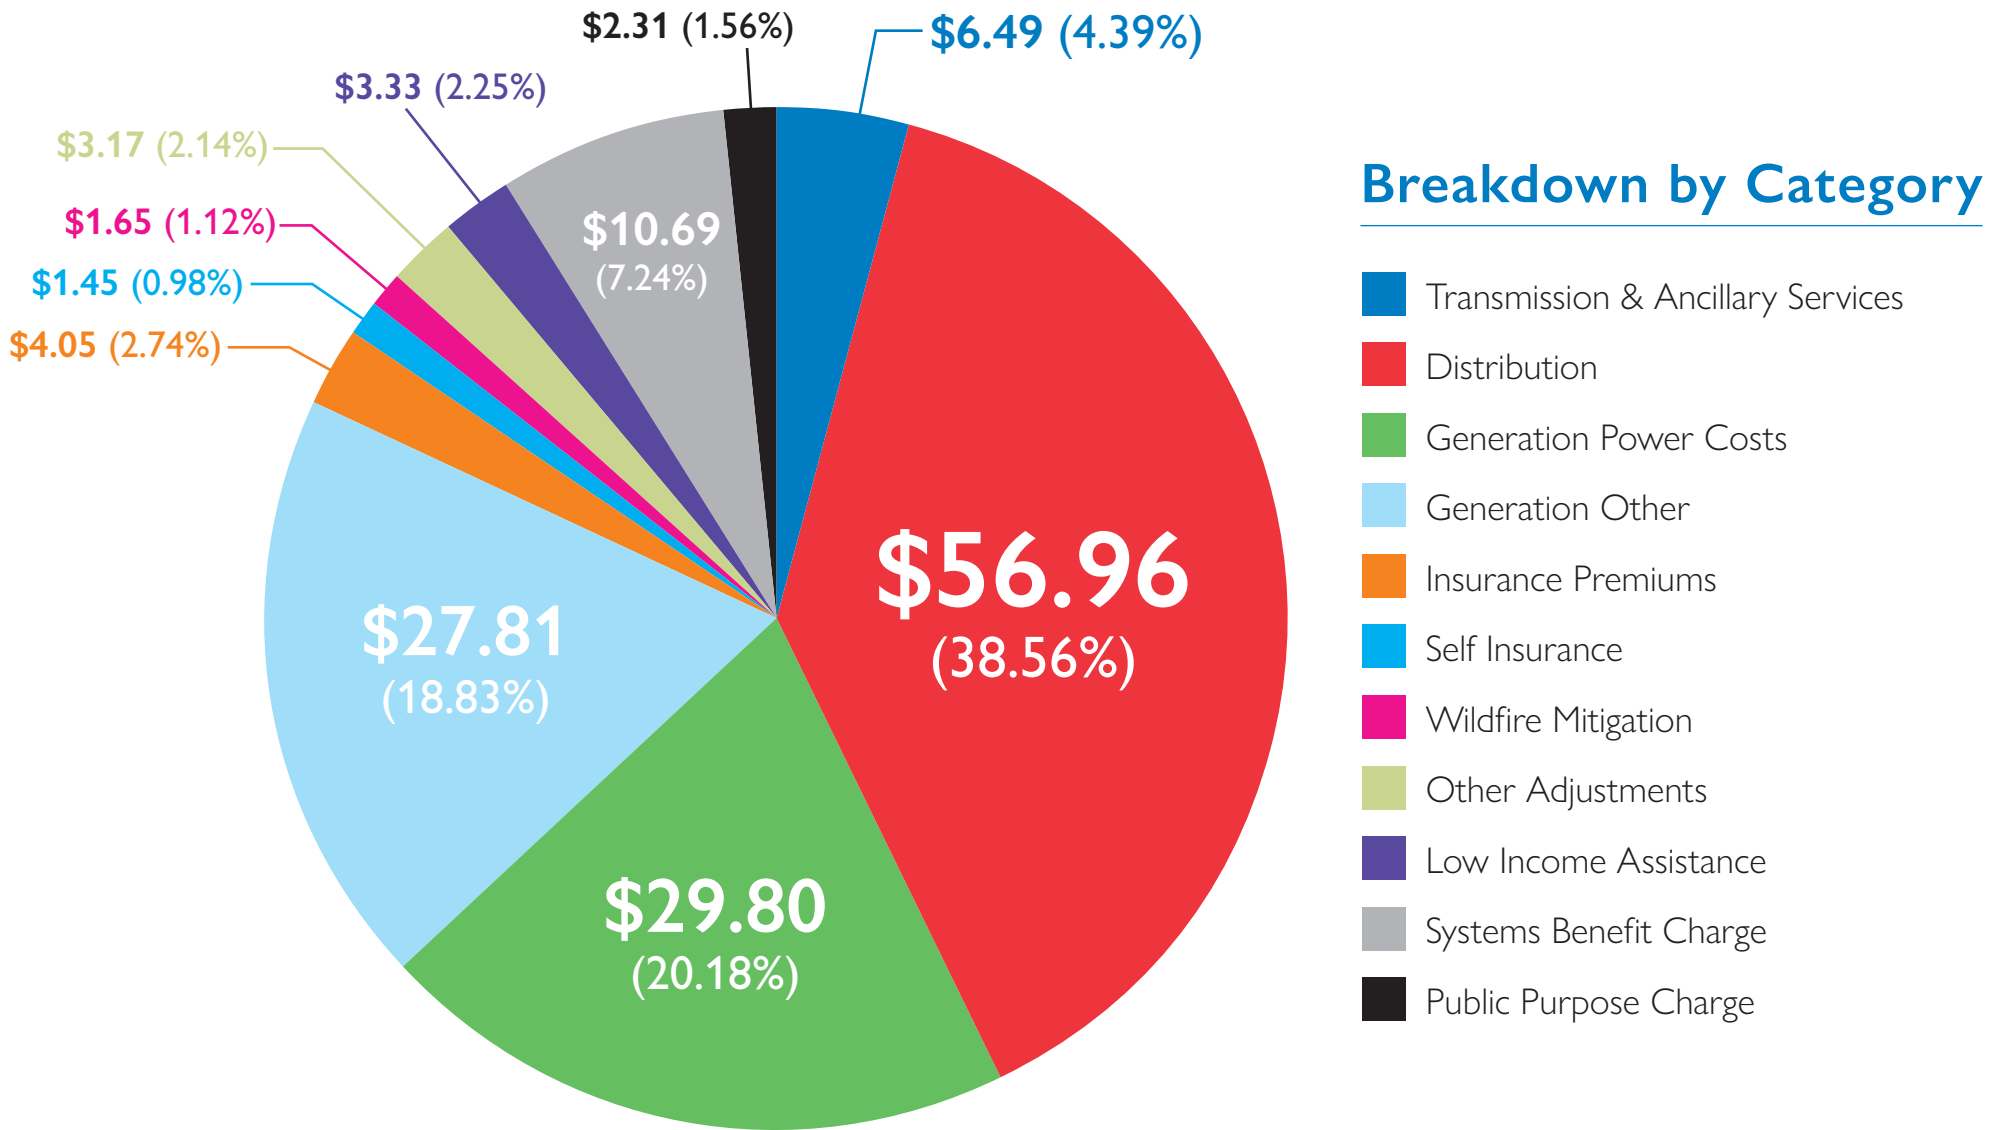

Oregon Average Residential Bill \$147.71

Estimated breakdown of the bill for a Pacific Power Oregon residential customer with average monthly energy usage of 900 kilowatt-hours. Rates effective December 1, 2025.