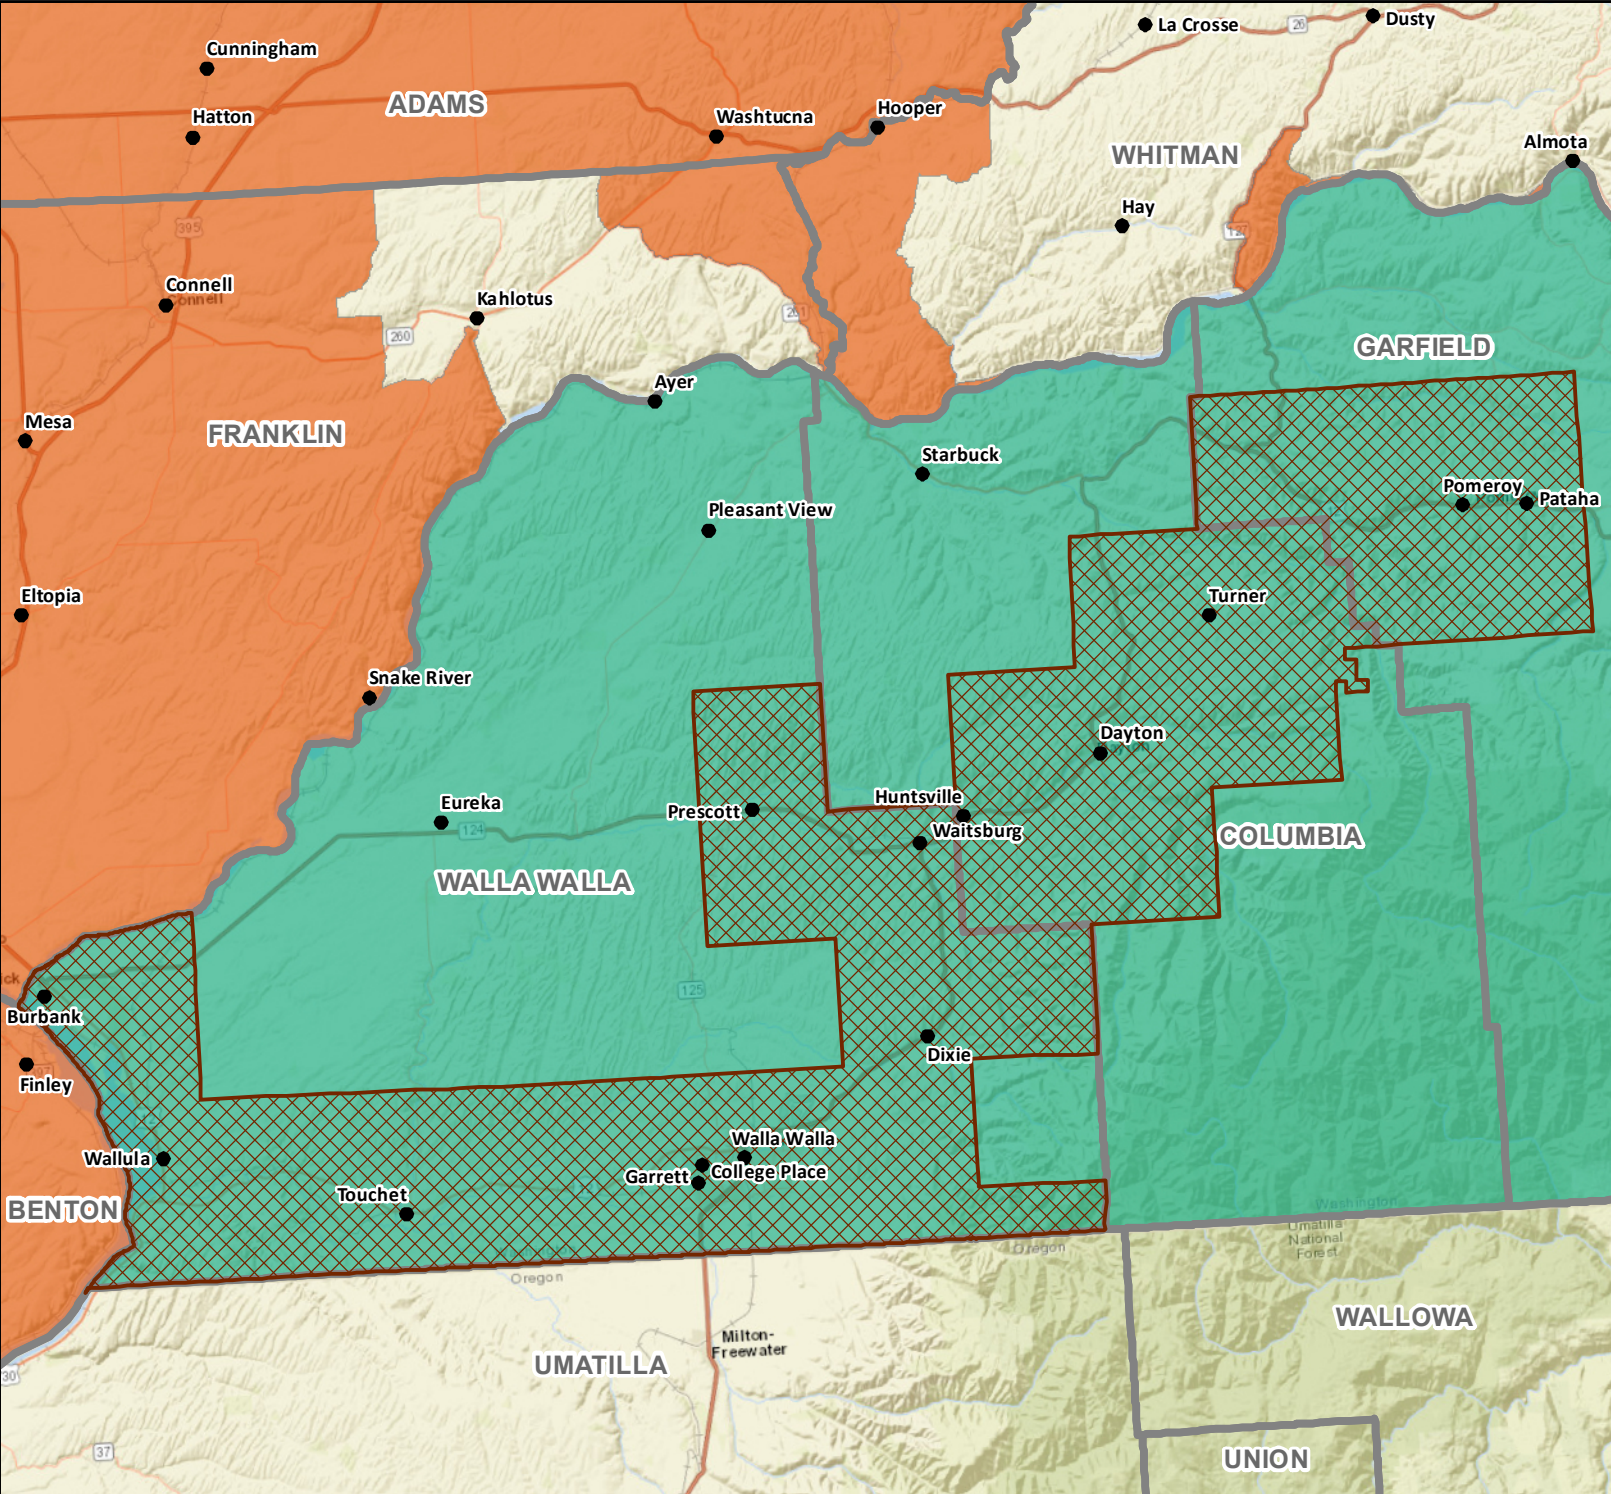

Washington Action Agencies Map

- OIC
- BMAC
- NCAC / YVFWC
- Pacific Power Service Area
- City
- County

PACIFICORP
 GIS SUPPORT SERVICES
 Solutions Group
 gisdept@pacifiCorp.com

Data is projected in UTM Zone 10, NAD83, meters.

PacifiCorp makes no representations or warranties as to the accuracy, completeness or fitness for a particular purpose with respect to the information contained in this map. PacifiCorp shall have no responsibility or liability to any person or entity resulting from the use of any information furnished in this map.