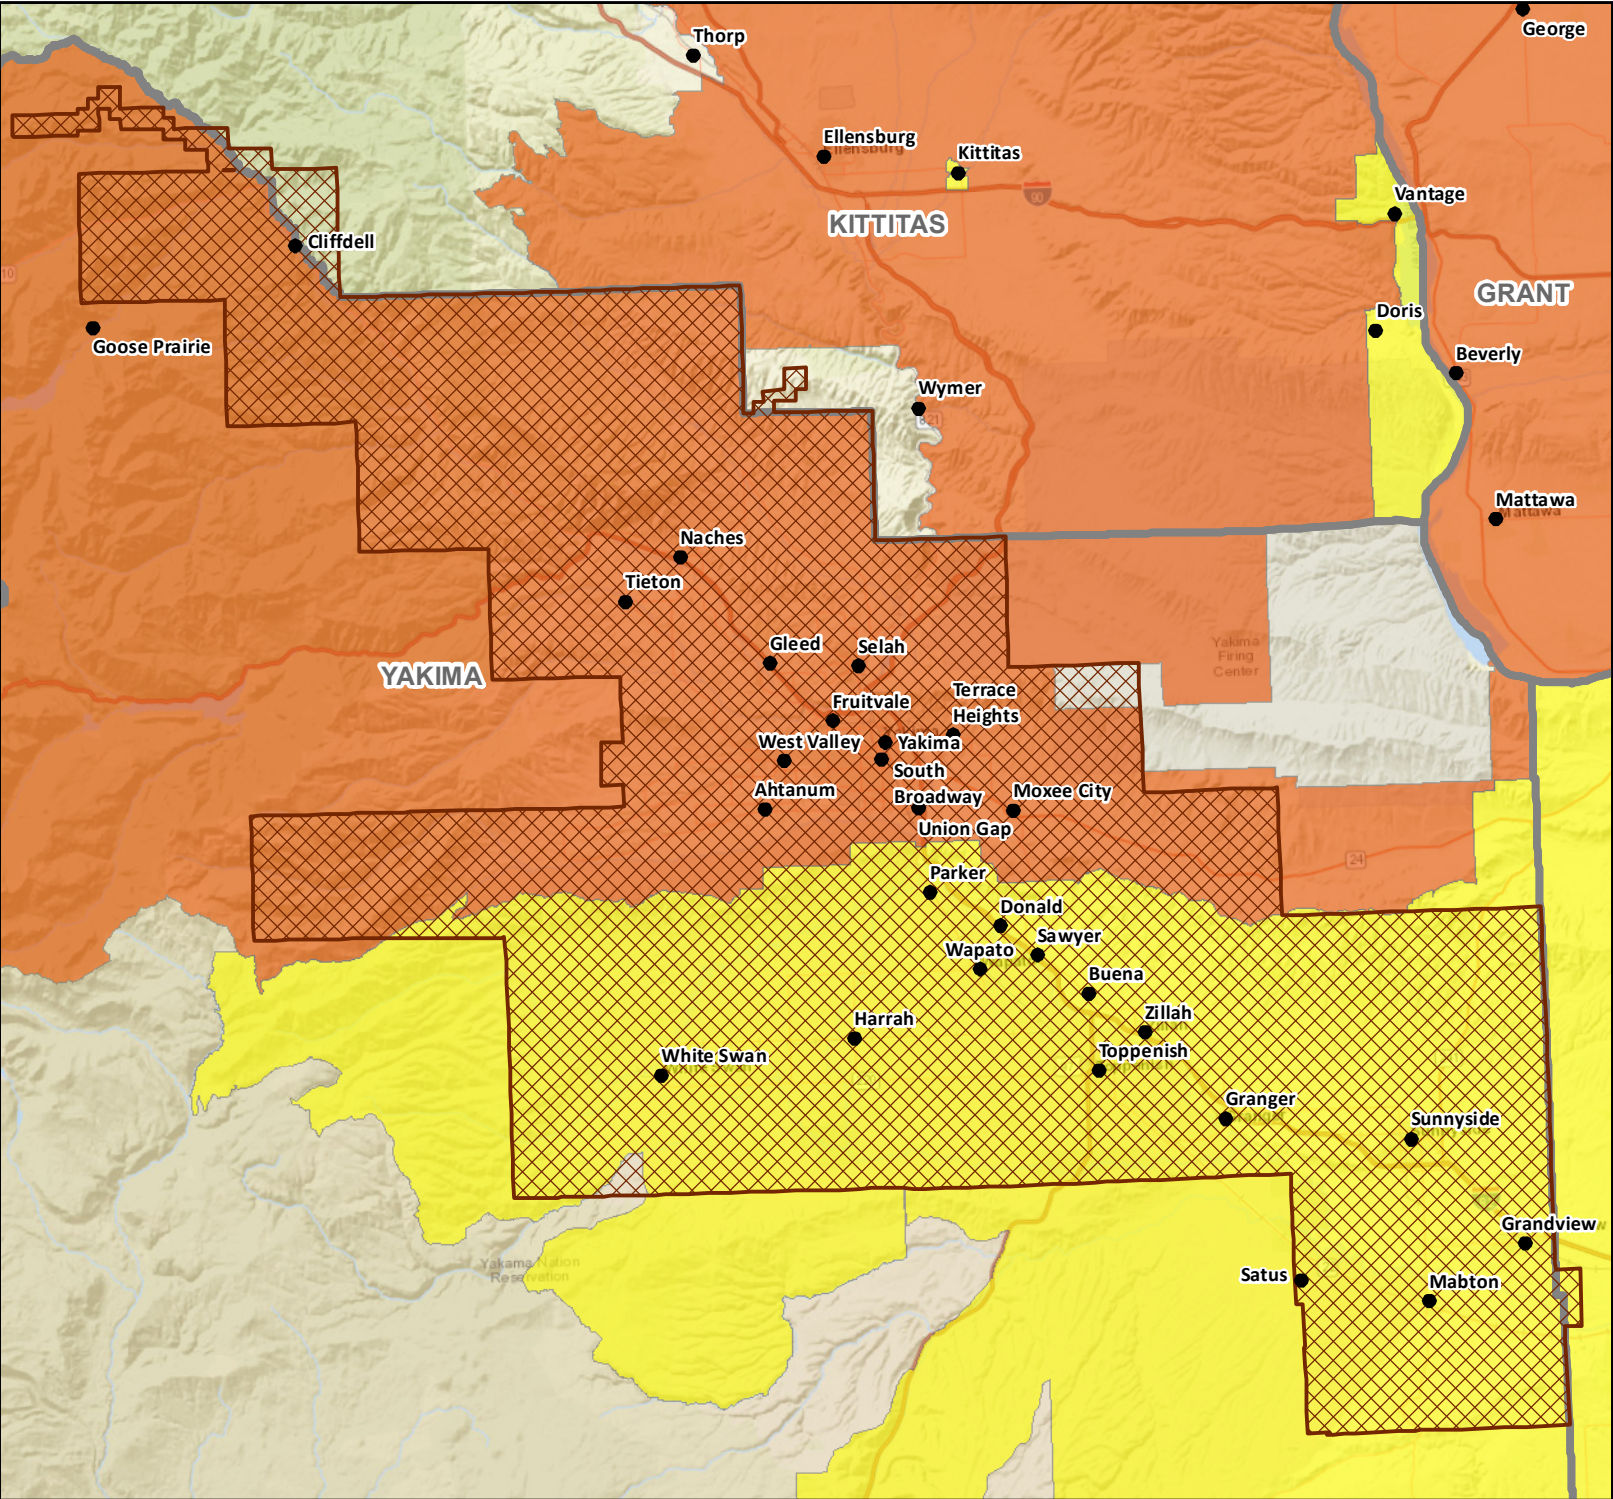

Washington Action Agencies Map

- OIC
- BMAC
- NCAC / YVFWC
- Pacific Power Service Area
- City
- County

PACIFICORP
 GIS SUPPORT SERVICES
 Solutions Group
 gisdept@pacificcorp.com

Data is projected in UTM Zone 10, NAD83, meters.

PacificCorp makes no representations or warranties as to the accuracy, completeness or fitness for a particular purpose with respect to the information contained in this map. PacificCorp shall have no responsibility or liability to any person or entity resulting from the use of any information furnished in this map.