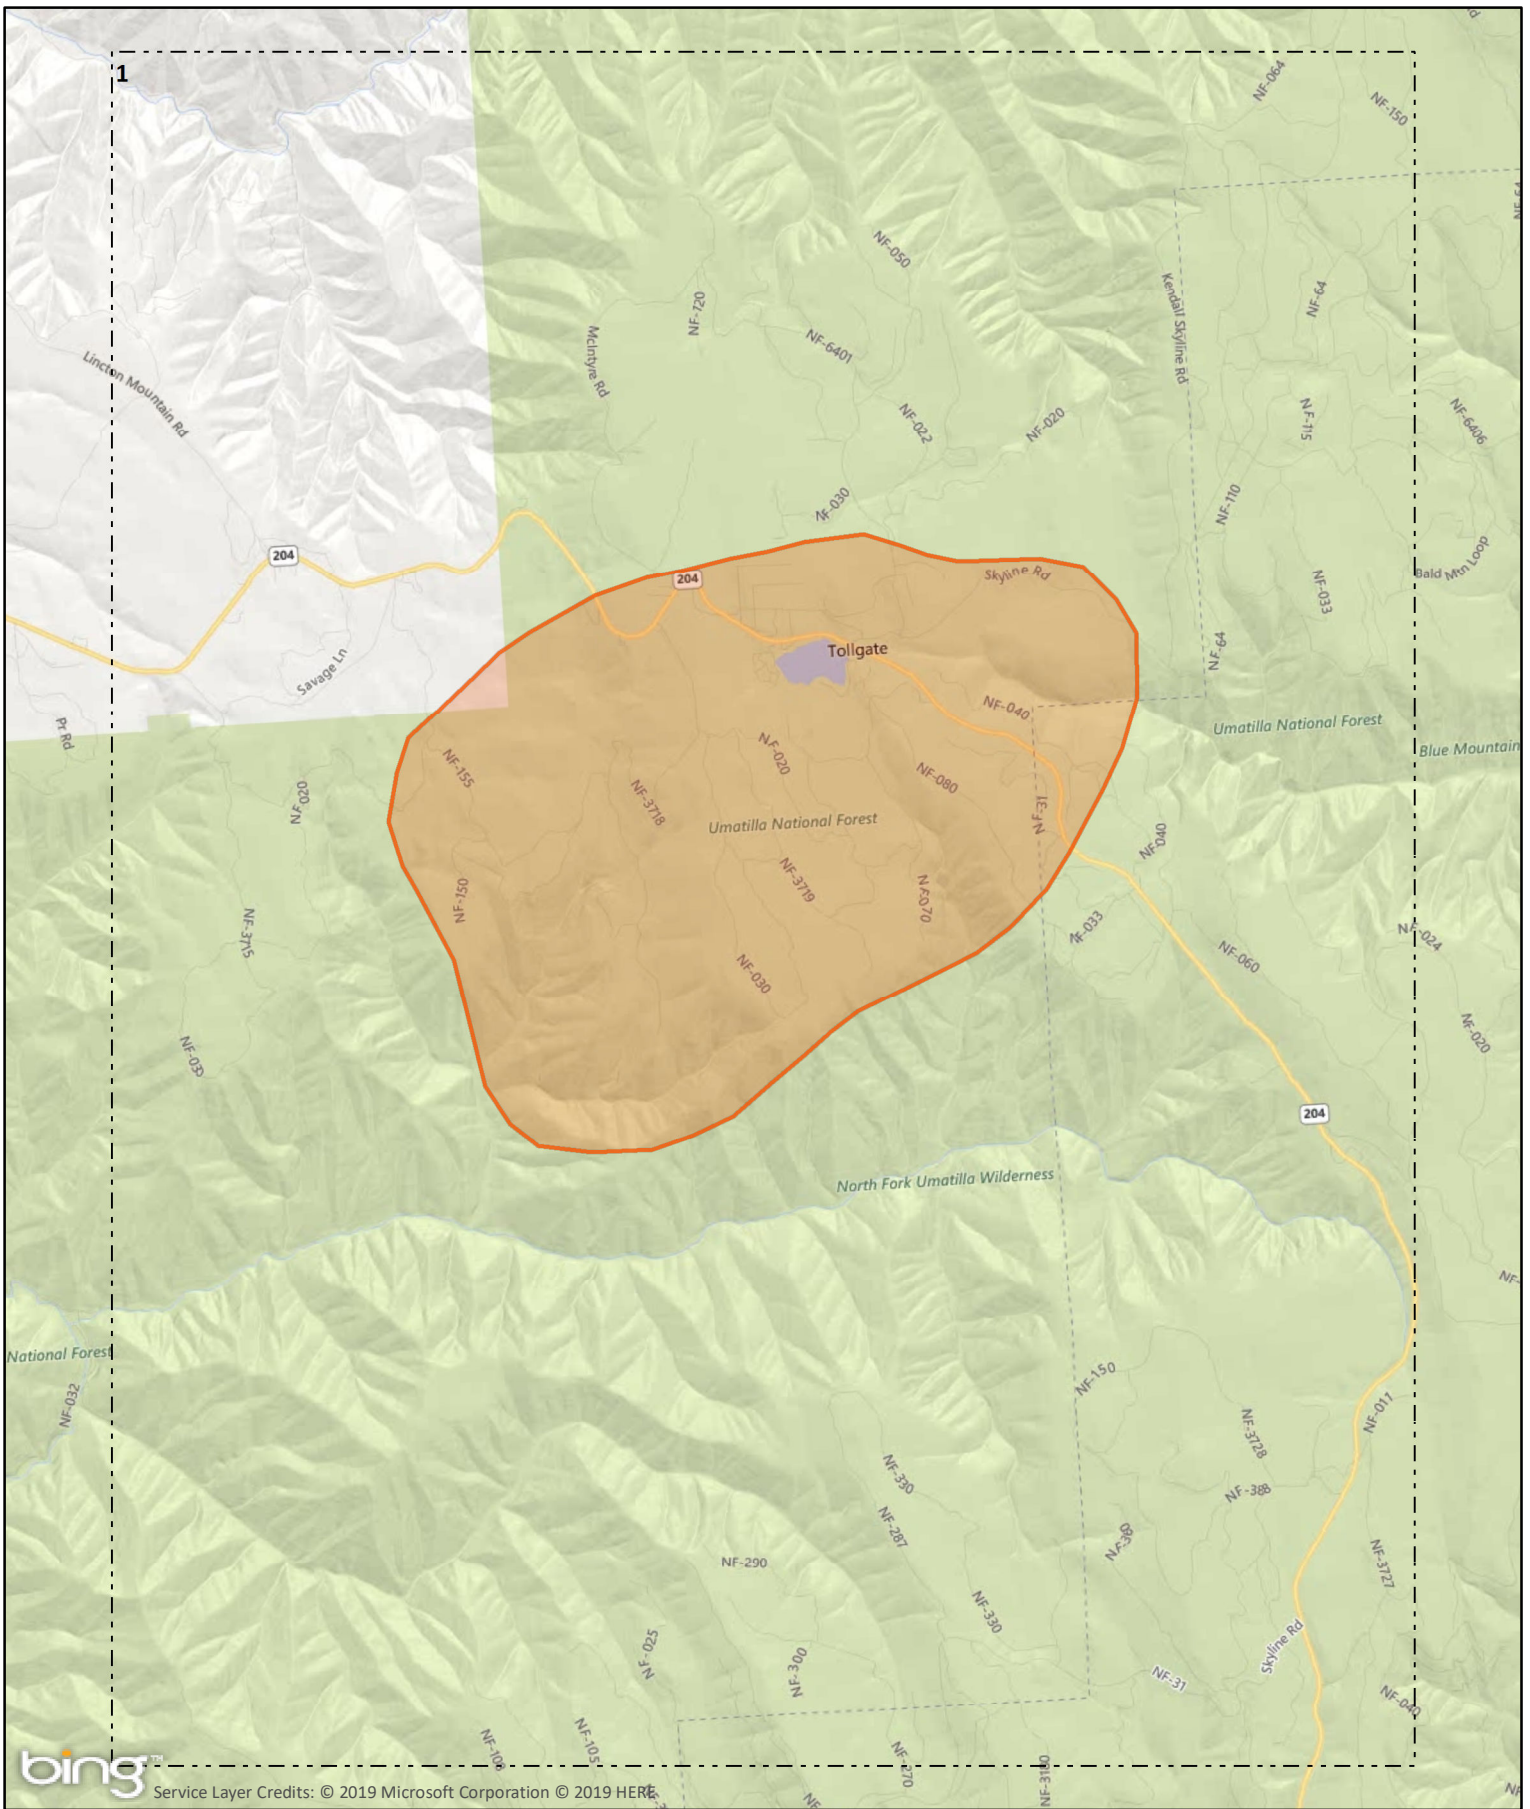

**Public Safety
Power Shutoff Area**

Northeast Oregon

Overview Map

-  Potential Public Safety Power Shutoff Area (None in Area)
-  Fire High Consequence Area

bing

Service Layer Credits: © 2019 Microsoft Corporation © 2019 HERE

**Public Safety
Power Shutoff Area**

Northeast Oregon

- Potential Public Safety Power Shutoff Area (None in Area)
- Fire High Consequence Area

bing

Service Layer Credits: © 2019 Microsoft Corporation © 2019 HERE

**Public Safety
Power Shutoff Area**

Northeast Oregon

- Potential Public Safety Power Shutoff Area (None in Area)
- Fire High Consequence Area