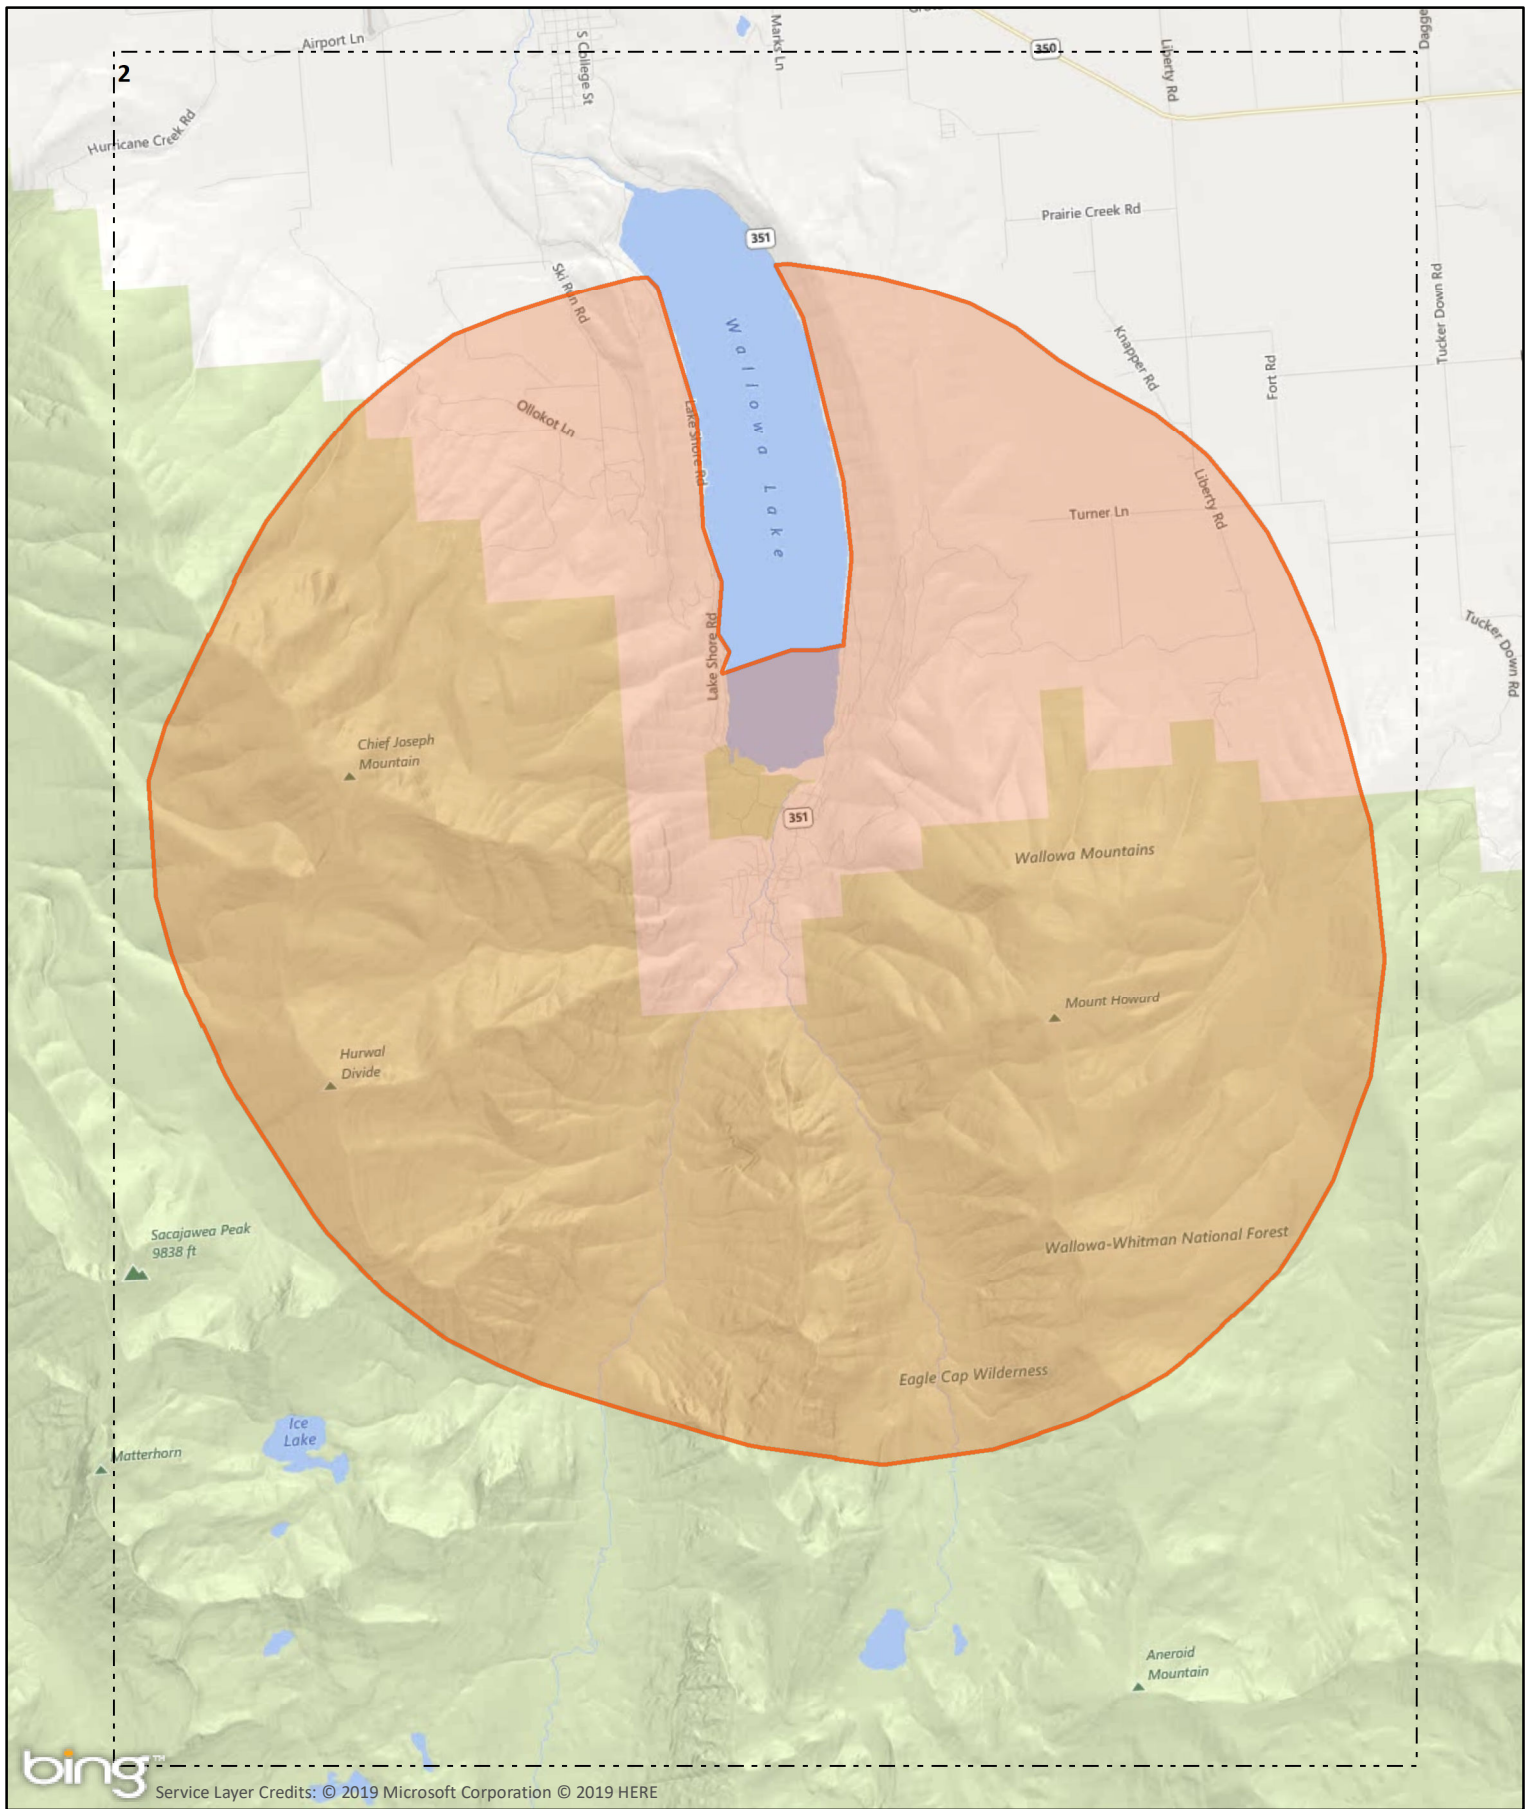

**Public Safety
Power Shutoff Area**

Northeast Oregon

Overview Map

-  Potential Public Safety Power Shutoff Area (None in Area)
-  Fire High Consequence Area

bing

Service Layer Credits: © 2019 Microsoft Corporation © 2019 HERE

**Public Safety
Power Shutoff Area**

Northeast Oregon

- Potential Public Safety Power Shutoff Area (None in Area)
- Fire High Consequence Area

bing

Service Layer Credits: © 2019 Microsoft Corporation © 2019 HERE

**Public Safety
Power Shutoff Area**

Northeast Oregon

- Potential Public Safety Power Shutoff Area (None in Area)
- Fire High Consequence Area